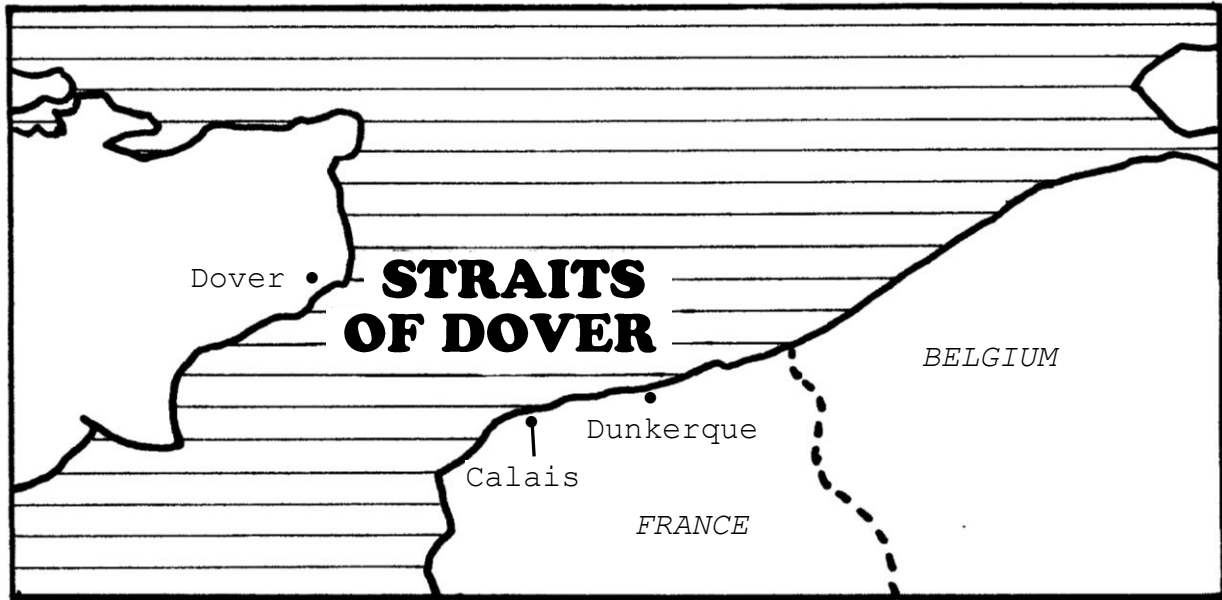

**STRAITS OF DOVER**

This list includes services across the Straits of Dover between Britain and France. A key to this list is on page 2.

DFDS

CALAIS SEAWAYS	(FR)	1991	28833	gt	163.5	m	2000	pass	C
*CÔTE D'OPALE		2021	42400	gt	214.5	m	1000	pass	C
CÔTE DES DUNES	(FR)	2001	33796	gt	185.0	m	1500	pass	C
CÔTE									
DES FLANDRES	(FR)	2005	33940	gt	186.0	m	1500	pass	C
DELFT SEAWAYS	(GB)	2005	35923	gt	186.7	m	1000	pass	C
DOVER SEAWAYS	(GB)	2006	35923	gt	186.7	m	1000	pass	C
DUNKERQUE									
SEAWAYS	(GB)	2005	35923	gt	186.7	m	1000	pass	C

Dover - Calais (1 hr 30 mins, ).

\*Laid-up.

Operators are listed in alphabetic order. For each operator, the following information is given:

**Title** - This is the name by which the firm is usually identified and is not necessarily the full legal name or the registered owner of a vessel.