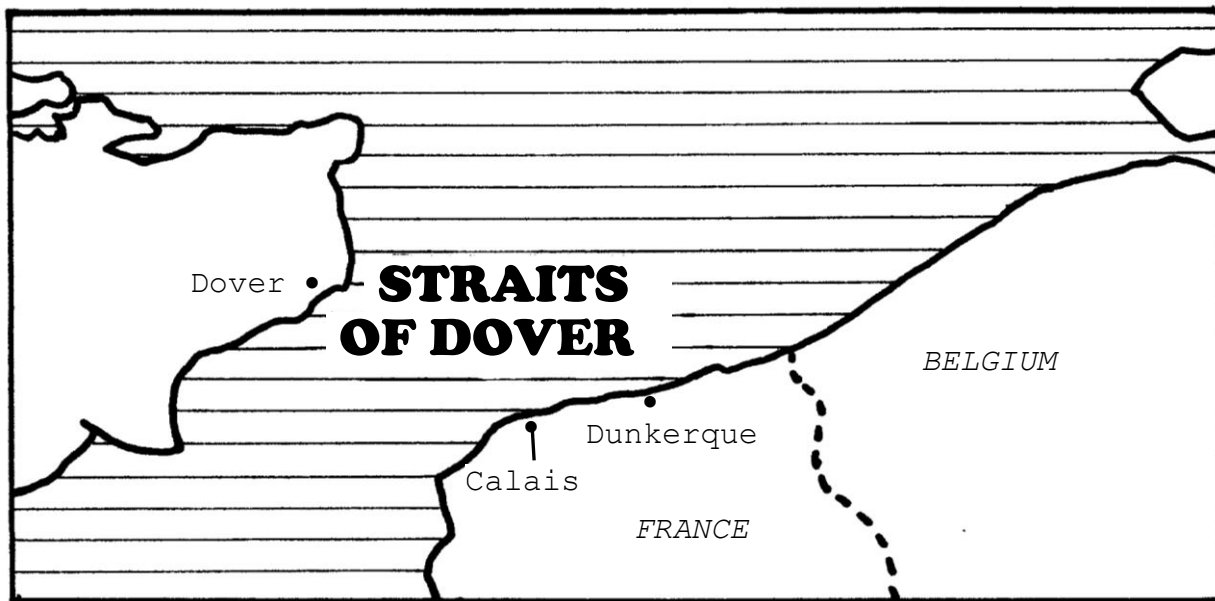

**STRAITS OF DOVER**

This list includes services across the Straits of Dover between Britain and France.

**DFDS**

CÔTE D'OPALE	(FR)	2021	40331	gt	215.9	m	1000	pass	C
CÔTE DES DUNES	(FR)	2001	33796	gt	185.0	m	1500	pass	C
CÔTE									
DES FLANDRES	(FR)	2005	33940	gt	186.0	m	1500	pass	C
DELFT SEAWAYS	(GB)	2005	35923	gt	186.7	m	1000	pass	C
DOVER SEAWAYS	(GB)	2006	35923	gt	186.7	m	1000	pass	C
DUNKERQUE									
SEAWAYS	(GB)	2005	35923	gt	186.7	m	1000	pass	C

Dover - Calais (1 hr 30 mins, 🚗).

---

© Copyright G P Hamer, 20 March 2024

Operators are listed in alphabetic order. For each operator, the following information is given:

**Title** - This is the name by which the firm is usually identified and is not necessarily the full legal name or the registered owner of a vessel.