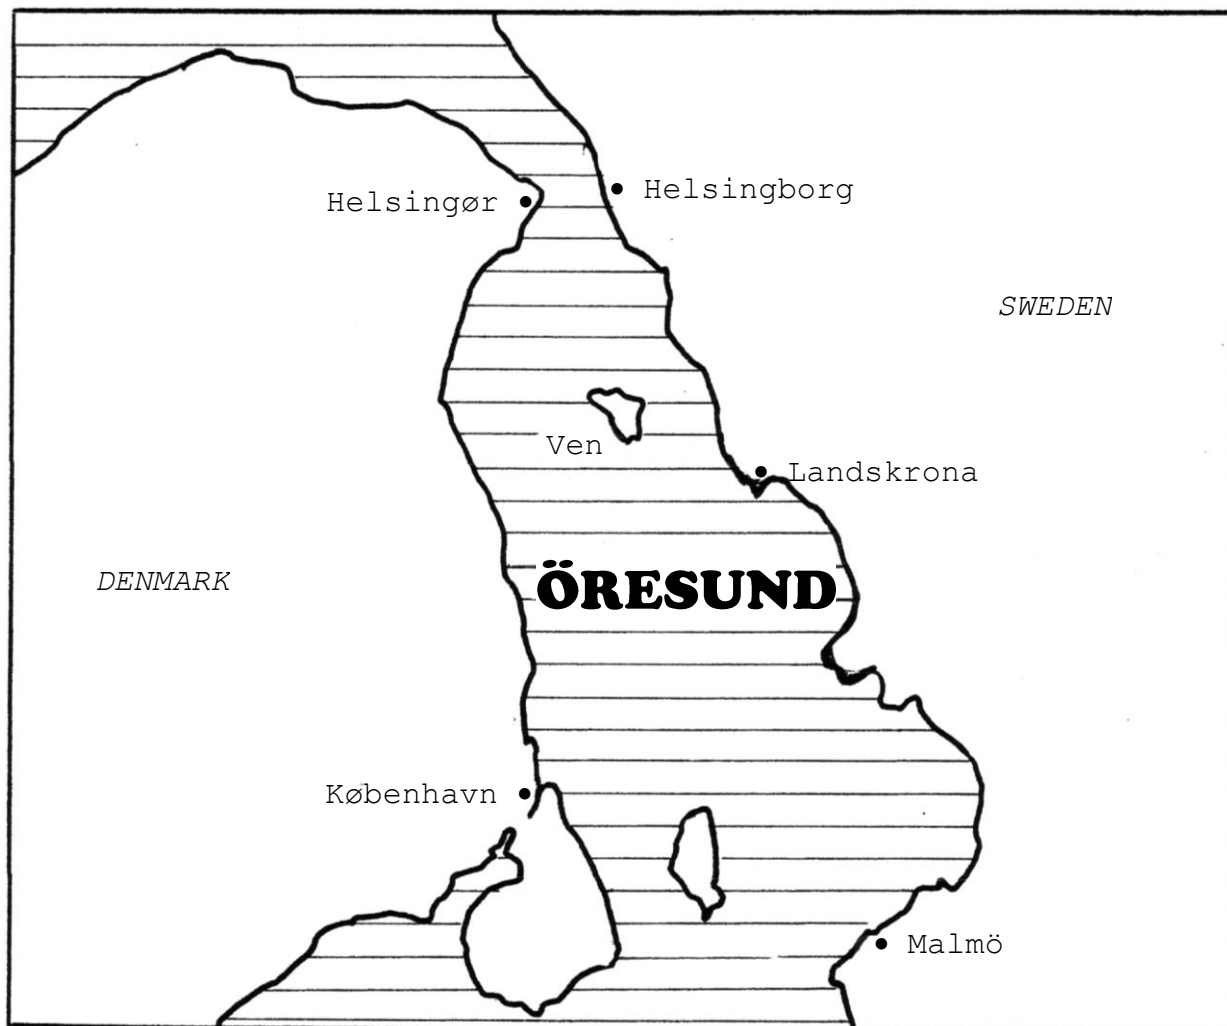

## ÖRESUND

This list includes services on the Sound between Denmark and Sweden. The Sound is only 4 km wide at Helsingør, the shortest crossing point, and the ferry services were among the most heavily used in Northern Europe, but a road and rail bridge and tunnel opened between København and Malmö in July 2000.